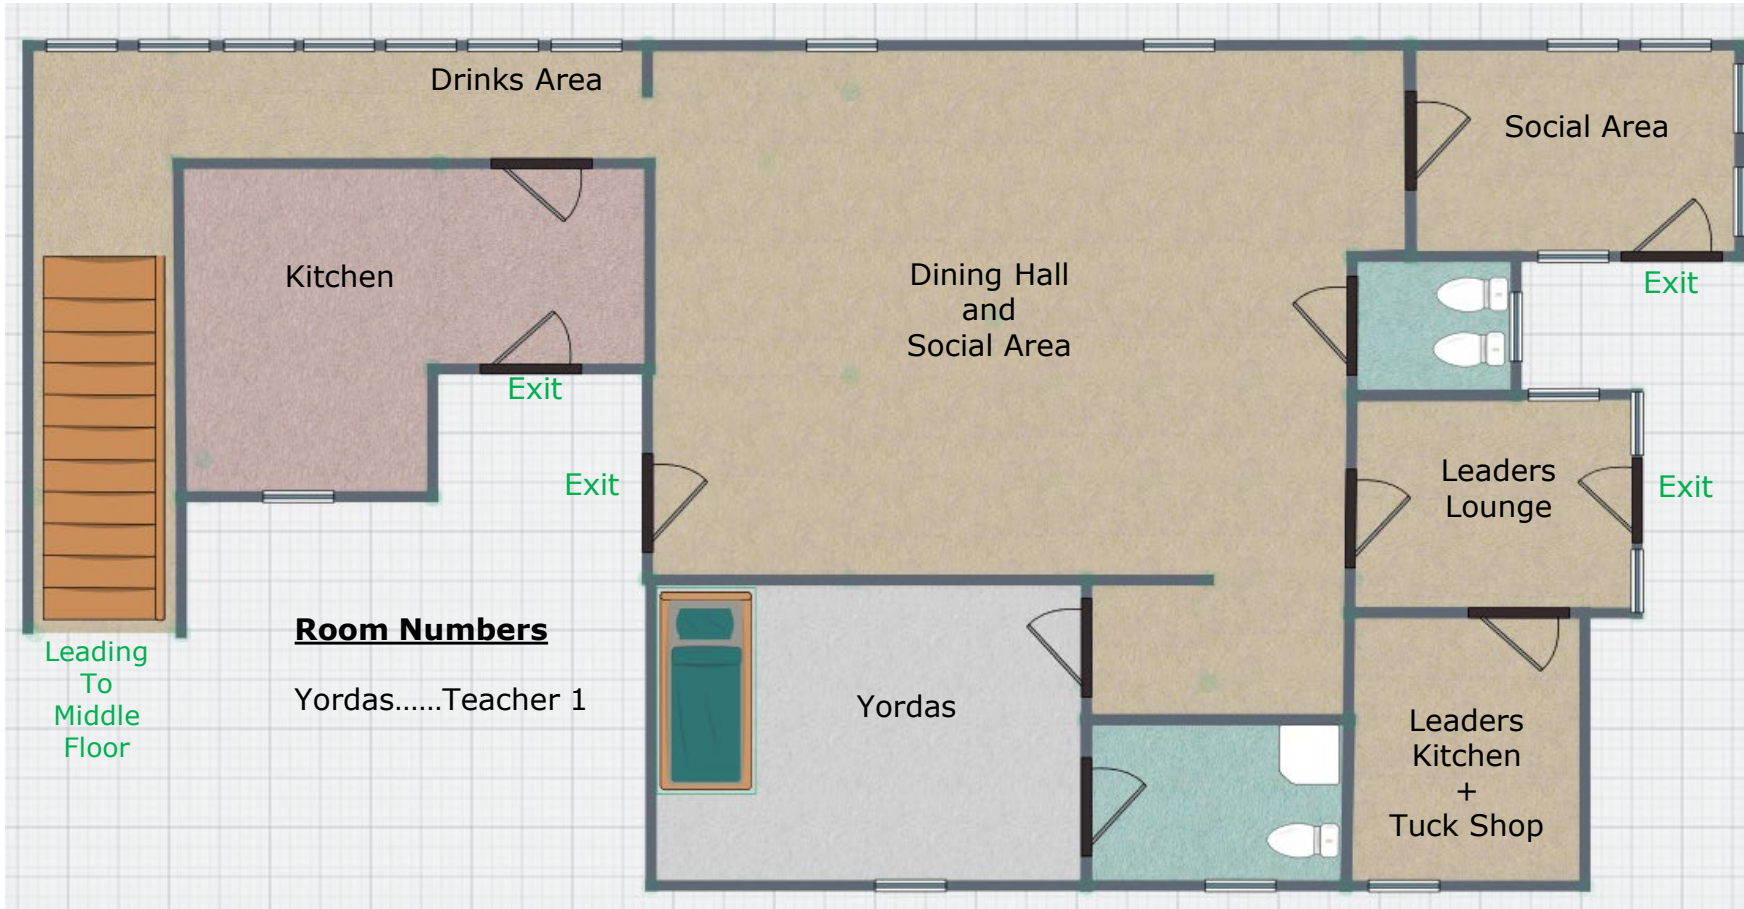

The Nook, 233 Keighley Road, Cowling, BD22 0AA

Bottom Floor

The Nook, 233 Keighley Road, Cowling, BD22 0AA

The Nook, 233 Keighley Road, Cowling, BD22 0AA

Top Floor

Room Numbers

- Goredale Scar 8
- Stran's Ghyll 4