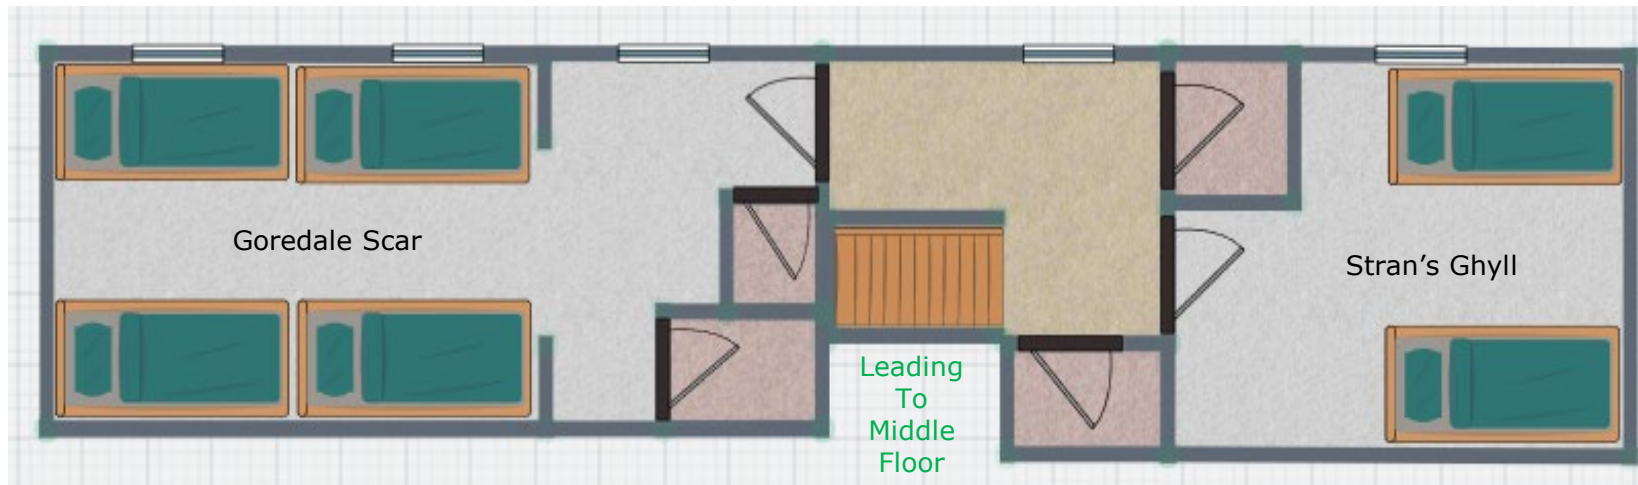

The Nook, 233 Keighley Road, Cowling, BD22 0AA

Bottom Floor

The Nook, 233 Keighley Road, Cowling, BD22 0AA

The Nook, 233 Keighley Road, Cowling, BD22 0AA

Top Floor

Room Numbers

- Goredale Scar 8
- Stran's Ghyll 4