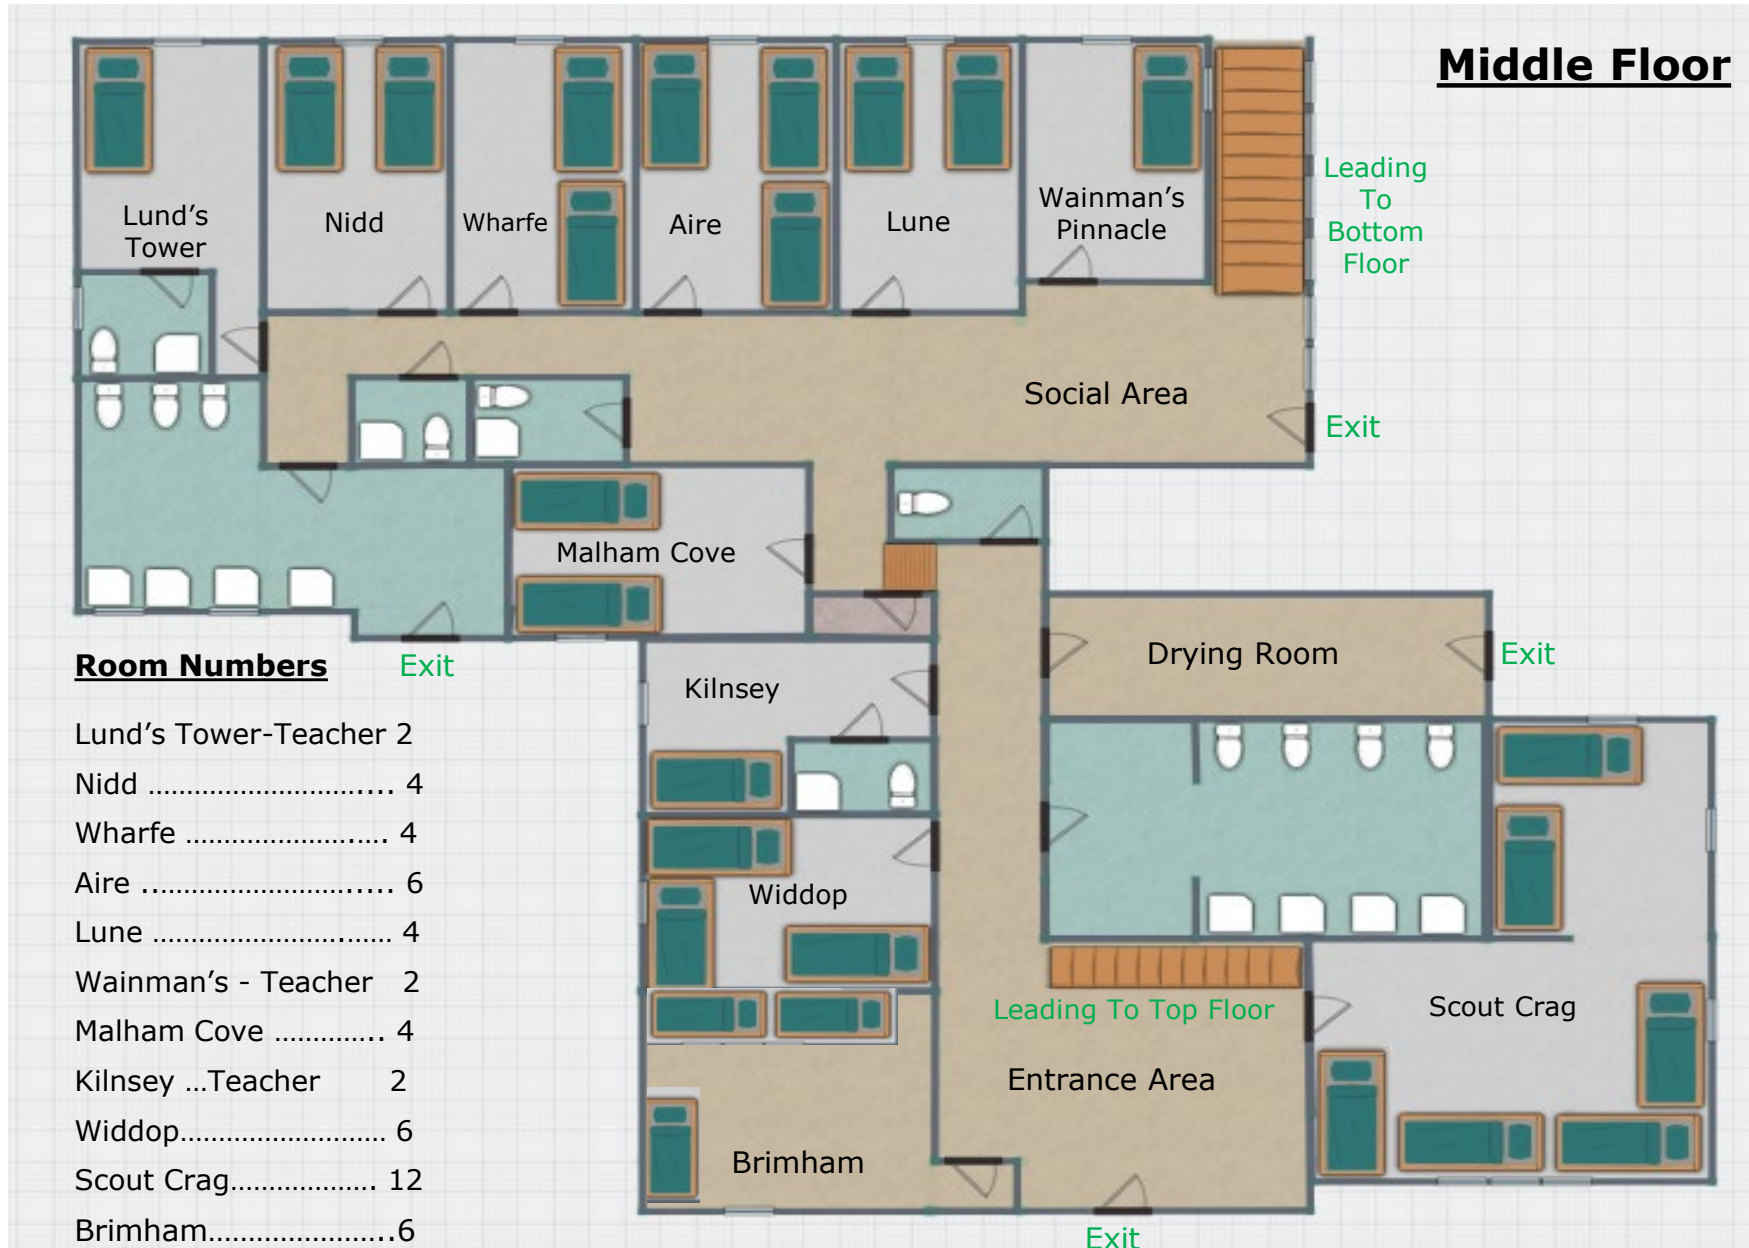

The Nook, 233 Keighley Road, Cowling, BD22 0AA

Bottom Floor

The Nook, 233 Keighley Road, Cowling, BD22 0AA

The Nook, 233 Keighley Road, Cowling, BD22 0AA

Top Floor

Room Numbers

- Goredale Scar 8
- Stran's Ghyll 4