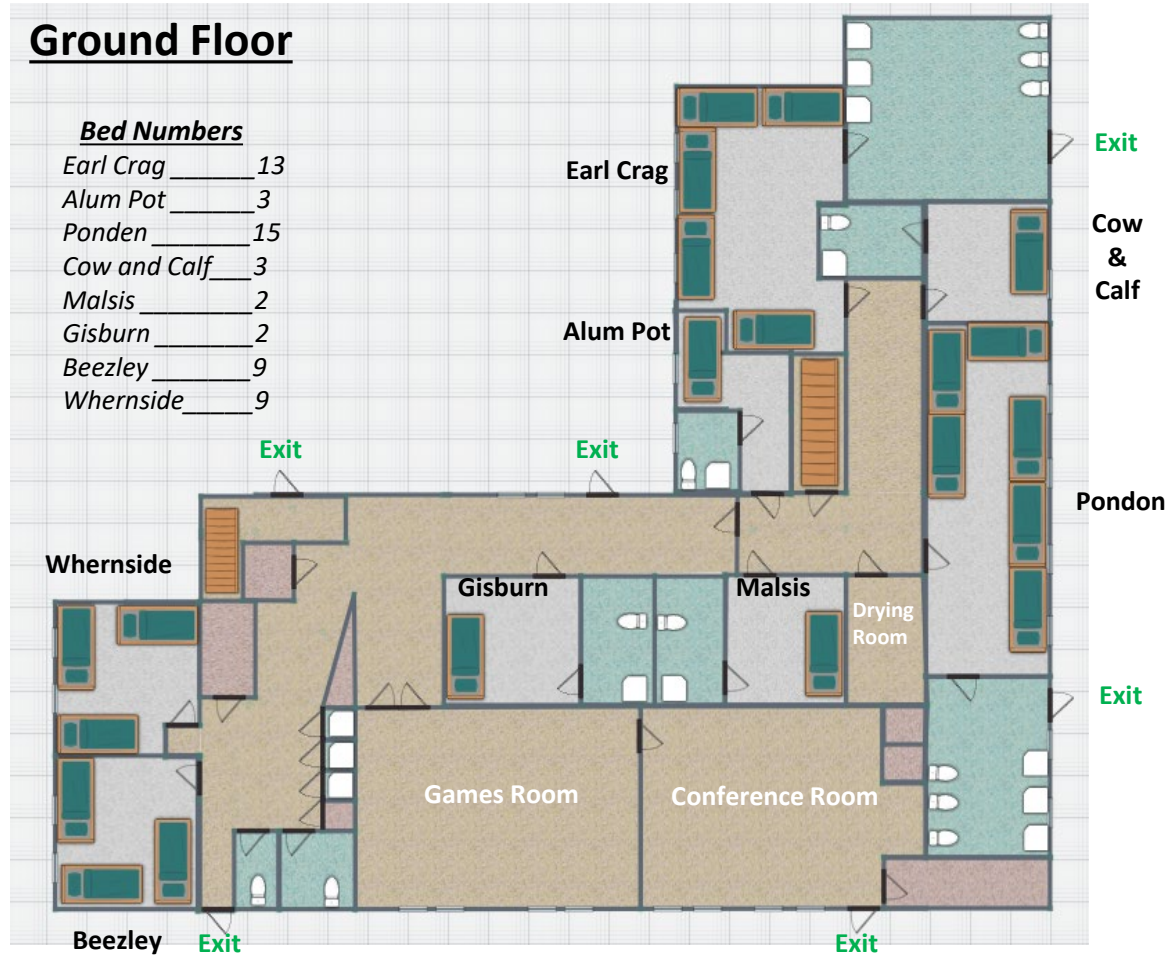

## Ground Floor

### Bed Numbers

Earl Crag	13
Alum Pot	3
Ponden	15
Cow and Calf	3
Malsis	2
Gisburn	2
Beezley	9
Wherside	9