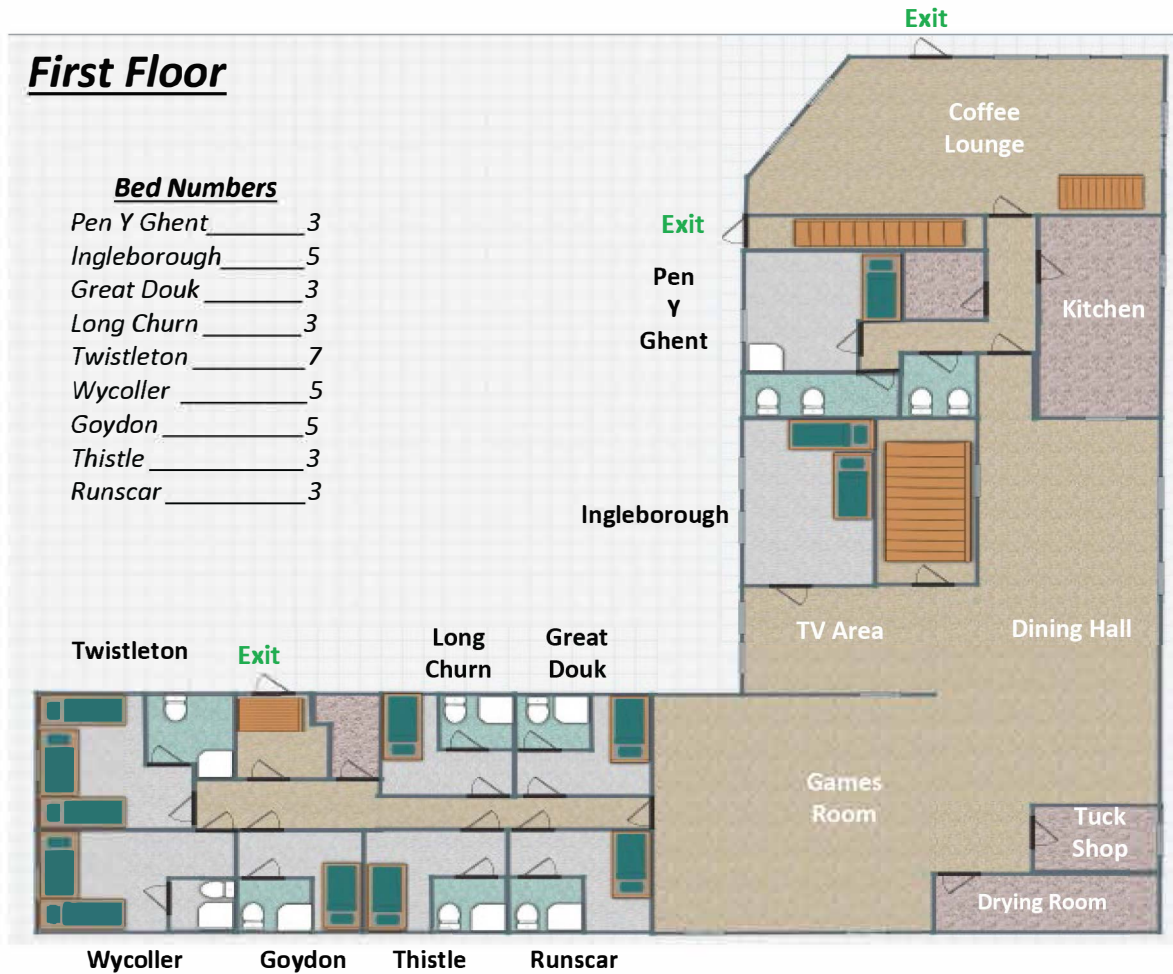

The Main Centre, 233 Keighley Road, Cowling, BD22 0AA

The Main Centre, 233 Keighley Road, Cowling, BD22 0AA

Ground Floor

Bed Numbers

Earl Crag	13	Dow	5
Alum Pot	3	Embsay	5
Ponden	5		
Cow and Calf	3		
Malsis	2		
Gisburn	2		
Beezley	9		
Whernside	9		